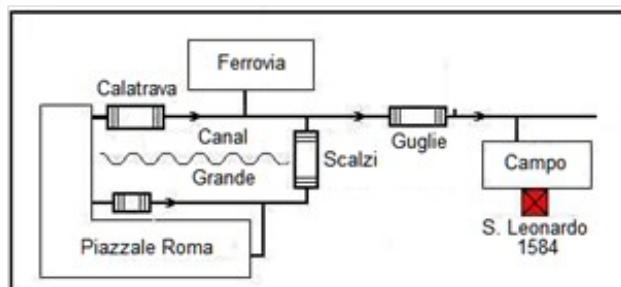

Directions: from the Venice S.L. Station you must turn left into the Lista di Spagna. After 300 meters you'll enter in Campo San Geremia. Cross the Campo and cross the Ponte delle Guglie. After the bridge, you'll enter in Rio Terà San Leonardo. After 50 meters on the right there is the Campo San Leonardo and you can see the deconsecrated Church of San Leonardo, venue of the tournament.